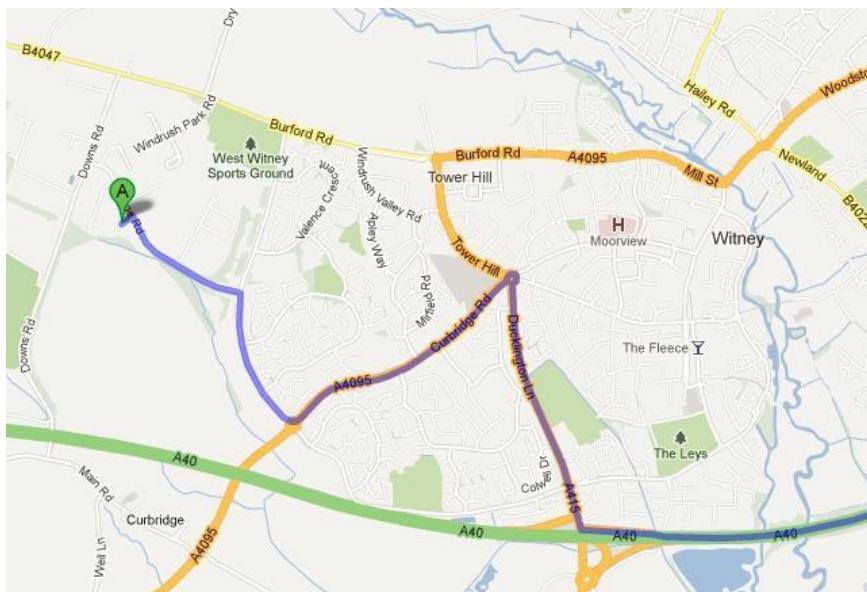

DIRECTIONS & PARKING

Everyman Legal Limited is located at 1G Network Point, Range Road, Windrush Park, Witney, Oxfordshire OX29 0YN.

We have free parking available at the rear of the building.

The A40 from Oxford/Eynsham

If using the A40 from Oxford/Eynsham (see map below):

1. Take the A415 exit from the A40 towards A4095/Witney/Abingdon/Faringdon exit.
2. At the roundabout, take the 5th exit onto Ducklington Lane/A415.
3. At the next roundabout take the 1st exit onto Curbridge Road/A4095.
4. At the following roundabout take the 3rd exit onto Deer Park Road.
5. Turn left onto Range Road.
6. Turn left onto Network Point. Everyman Legal will be directly ahead with a large 'e' on the front of the building.

The A40 from Cheltenham/Burford

If using the A40 from Cheltenham/Burford (see map below):

1. At the A40/B4047 roundabout take the 1st exit onto Burford Road/B4047.
2. Turn right onto Downs Road.
3. Turn left onto Range Road.
4. Take the 2nd right onto Network Point. Everyman Legal will be directly ahead with a large 'e' on the front of the building.