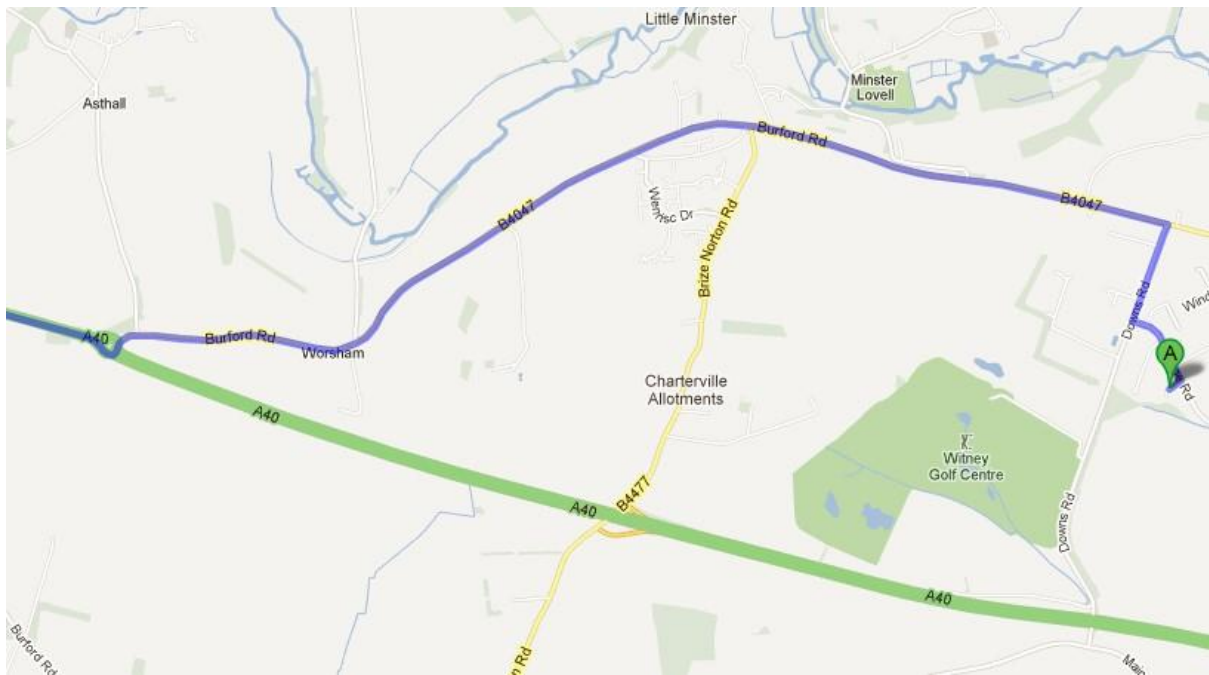

DIRECTIONS & PARKING

Everyman Legal Limited is located at 1G Network Point, Range Road, Windrush Park, Witney, Oxfordshire OX29 0YN.

We have free parking available at the rear of the building.

The A40 from Oxford/Eynsham

If using the A40 from Oxford/Eynsham (see map below):

1. Take the A415 exit from the A40 towards A4095/Witney/Abingdon/Faringdon exit.
2. At the roundabout, take the 5th exit onto Ducklington Lane/A415.
3. At the next roundabout take the 1st exit onto Curbridge Road/A4095.
4. At the following roundabout take the 3rd exit onto Deer Park Road.
5. Turn left onto Range Road.
6. Turn left onto Network Point. Everyman Legal will be directly ahead with a large 'e' on the front of the building.

The A40 from Cheltenham/Burford

If using the A40 from Cheltenham/Burford (see map below):

1. At the A40/B4047 roundabout take the 1st exit onto Burford Road/B4047.
2. Turn right onto Downs Road.
3. Turn left onto Range Road.
4. Take the 2nd right onto Network Point. Everyman Legal will be directly ahead with a large 'e' on the front of the building.